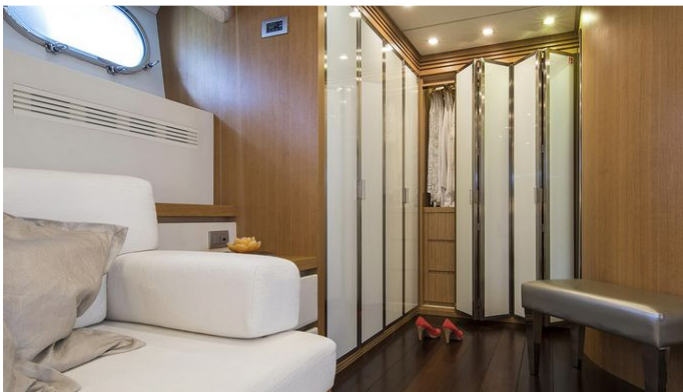

MORE PHOTOS, VIDEO OR INTERACTIVE DECK PLANS:

[CLICK HERE](#)

ALWAYS BELIEVE YACHT CHARTER

Superyacht ALWAYS BELIEVE was built in 2008 by Maiora. She is a 39.6m / 130ft Maiora 39DP motor yacht with exterior design by Roberto Del Re and interior styling by Maiora. ALWAYS BELIEVE offers accommodation for up to 12 guests in 5 cabins with additional room for her crew of 7. She features a variety of amenities to ensure comfortable charter vacations, including . She also carries an impressive collection of toys as listed below.